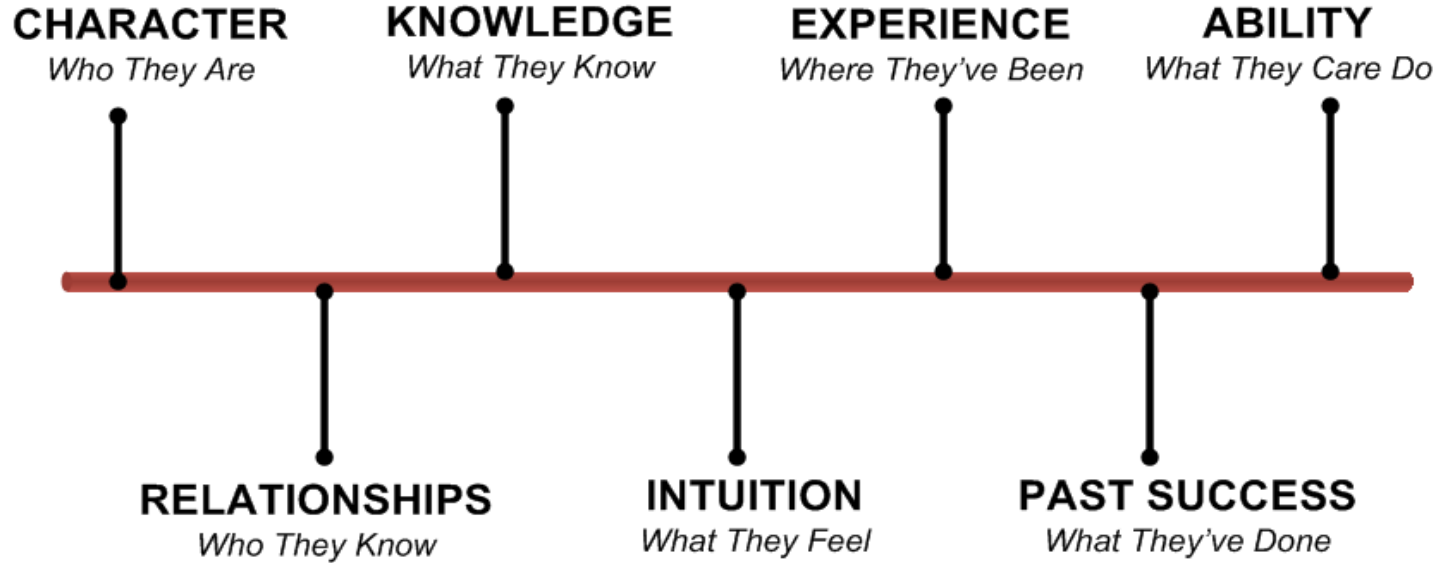

Welcome

Luke Liria

GM Shared Services & CEO Kumul
Petroleum Foundation Inc.

“The True Measure of Leadership is INFLUENCE – Nothing More, Nothing Less And if you don’t have influence you can **never** be able to lead others”

“True leadership cannot be awarded, appointed or awarded. It comes only from influence and that cannot be mandated. It must be earned.”

Myths of Leadership

Factors

It's not the position that makes the leader, it's the leader makes the position." ~ *Stanley Huferty*

“He who thinks he leads, but has no followers, is only taking a walk.”